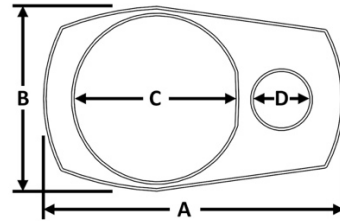

General

The pump vault hangs from the tank opening and is suspended in the tank. The filter can be removed without pulling the vault out of the tank. The float hanger is integrated into the handle of the filter and can accommodate multiple floats for a variety of configurations. Effluent enters the vault through the inlet holes and passes through the filter into the pump chamber. From there, the effluent is pumped out through a discharge assembly (sold separately). The filter prevents solids larger than 1/8" from passing through.

Model Number	Vault Height
HFSCV45MF12	45"
HFSCV54MF12	54"
HFSCV78MF12	78"

Materials of Construction

Max-Flo vault	Polyethylene
Max-Flo filter	Polypropylene/ Sch. 40 PVC
Float hanger	Sch. 40 PVC/SDR 21
Vault support pipe	Sch. 40 PVC

Tank Access

Minimum tank access opening diameter is 18.5". Recommended tank access opening diameter is 20".

Pictured: Optional vault supports for tank access opening diameter larger than 20".

45" Vault Dimensions (top view)

A	21.75"
B	13.75"
C	11.75"
D	4.75"

54" and 78" Vault Dimensions (top view)

A	21.75"
B	13.75"
C	11.75"
D	4.25"
E	9.25"

Specifications

Model	HFSCV45MF12	HFSCV54MF12	HFSCV78MF12
A Support lip height	2.75"	2.75"	2.75"
B Filter handle height	21.5"	31.5"	55.5"
C Max-Flo filter height	12"	12"	12"
D Bottom of filter height	7.5"	7.5"	7.5"
E Inlet hole height	16"	16"	16"
F Discharge port height	5.5"	5.5"	5.5"
G Top of filter height	19.5"	19.5"	19.5"
H Vault height	45"	54"	78"