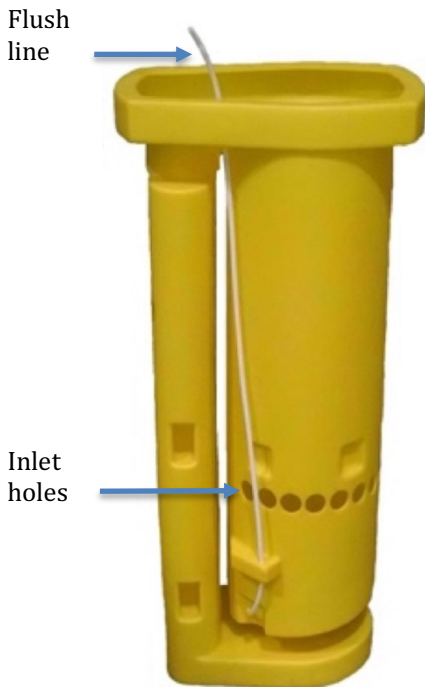

Max-Flo Self-Cleaning Pump Vault

Applications

Stepros pump vaults are intended for use with 4-inch submersible effluent pumps in a septic tank or pump tank. Each vault houses both pump and effluent filter. Stepros vaults clean the filter through a patented flushing feature. When the pump turns on, the discharge assembly diverts a small jet of filtered effluent back to the filter to flush solids out of the filter chamber and into the tank. This results in reduced build-up on the filter and less maintenance.

General

The pump vault hangs from the tank opening and is suspended in the tank. The filter can be removed without pulling the vault out of the tank. The float hanger is integrated into the handle of the filter and can accommodate multiple floats for a variety of configurations. Effluent enters the vault through the inlet holes and passes through the filter into the pump chamber. From there, the effluent is pumped out through a discharge assembly (sold separately). The filter prevents solids larger than 1/8" from passing through.

Model Number	Vault Height
HFSCV45MF12	45"
HFSCV54MF12	54"
HFSCV78MF12	78"

Materials of Construction

Max-Flo vault	Polyethylene
Max-Flo filter	Polypropylene/ Sch. 40 PVC
Float hanger	Sch. 40 PVC/SDR 21
Vault support pipe	Sch. 40 PVC

Tank Access

Minimum tank access opening diameter is 18.5". Recommended tank access opening diameter is 20".

Pictured: Optional vault supports for tank access opening diameter larger than 20".

45" Vault Dimensions (top view)