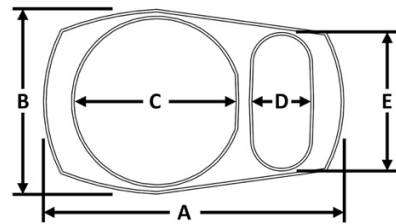

General

The pump vault hangs from the tank opening and is suspended in the tank. The filter can be removed without pulling the vault out of the tank. The float hanger is integrated into the handle of the filter and can accommodate multiple floats for a variety of configurations. Effluent enters the vault through the inlet holes and passes through the filter into the pump chamber. From there, the effluent is pumped out through a discharge assembly (sold separately). The filter prevents solids larger than 1/8" from passing through.

Model Number	Vault Height
HFSCV45MF12	45"
HFSCV54MF12	54"
HFSCV78MF12	78"

Materials of Construction

Max-Flo vault	Polyethylene
Max-Flo filter	Polypropylene/ Sch. 40 PVC
Float hanger	Sch. 40 PVC/SDR 21
Vault support pipe	Sch. 40 PVC

Tank Access

Minimum tank access opening diameter is 18.5". Recommended tank access opening diameter is 20".

Pictured: Optional vault supports for tank access opening diameter larger than 20".

45" Vault Dimensions (top view)

A	21.75"
B	13.75"
C	11.75"
D	4.75"

54" and 78" Vault Dimensions (top view)

A	21.75"
B	13.75"
C	11.75"
D	4.25"
E	9.25"

Specifications

Model	HFSCV45MF12	HFSCV54MF12	HFSCV78MF12
A Support lip height	2.75"	2.75"	2.75"
B Filter handle height	21.5"	31.5"	55.5"
C Max-Flo filter height	12"	12"	12"
D Bottom of filter height	7.5"	7.5"	7.5"
E Inlet hole height	16"	16"	16"
F Discharge port height	5.5"	5.5"	5.5"
G Top of filter height	19.5"	19.5"	19.5"
H Vault height	45"	54"	78"