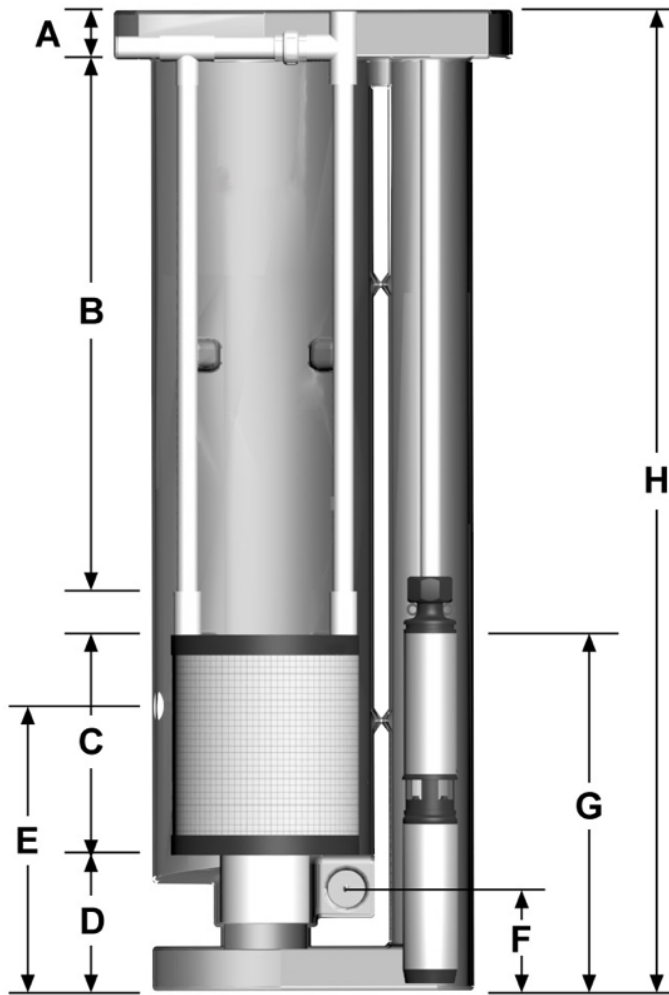

Max-Flo Self-Cleaning Pump Vault

Applications

Stepros pump vaults are intended for use with 4-inch submersible effluent pumps in a septic tank or pump tank. Each vault houses both pump and effluent filter. Stepros vaults clean the filter through a patented flushing feature. When the pump turns on, the discharge assembly diverts a small jet of filtered effluent back to the filter to flush solids out of the filter chamber and into the tank. This results in reduced build-up on the filter and less maintenance.

General

The pump vault hangs from the tank opening and is suspended in the tank. The filter can be removed without pulling the vault out of the tank. The float hanger is integrated into the handle of the filter and can accommodate multiple floats for a variety of configurations. Effluent enters the vault through the inlet holes and passes through the filter into the pump chamber. From there, the effluent is pumped out through a discharge assembly (sold separately). The filter prevents solids larger than 1/8" from passing through.

Tank Access

Minimum tank access opening diameter is 18.5". Recommended tank access opening diameter is 20".

Pictured: Optional vault supports for tank access opening diameter larger than 20".

45" Vault Dimensions (top view)

A	21.75"
B	13.75"
C	11.75"
D	4.75"

54" and 78" Vault Dimensions (top view)

A	21.75"
B	13.75"
C	11.75"
D	4.25"
E	9.25"

Specifications

Model	HFSCV45MF12	HFSCV54MF12	HFSCV78MF12
A Support lip height	2.75"	2.75"	2.75"
B Filter handle height	21.5"	31.5"	55.5"
C Max-Flo filter height	12"	12"	12"
D Bottom of filter height	7.5"	7.5"	7.5"
E Inlet hole height	16"	16"	16"
F Discharge port height	5.5"	5.5"	5.5"
G Top of filter height	19.5"	19.5"	19.5"
H Vault height	45"	54"	78"